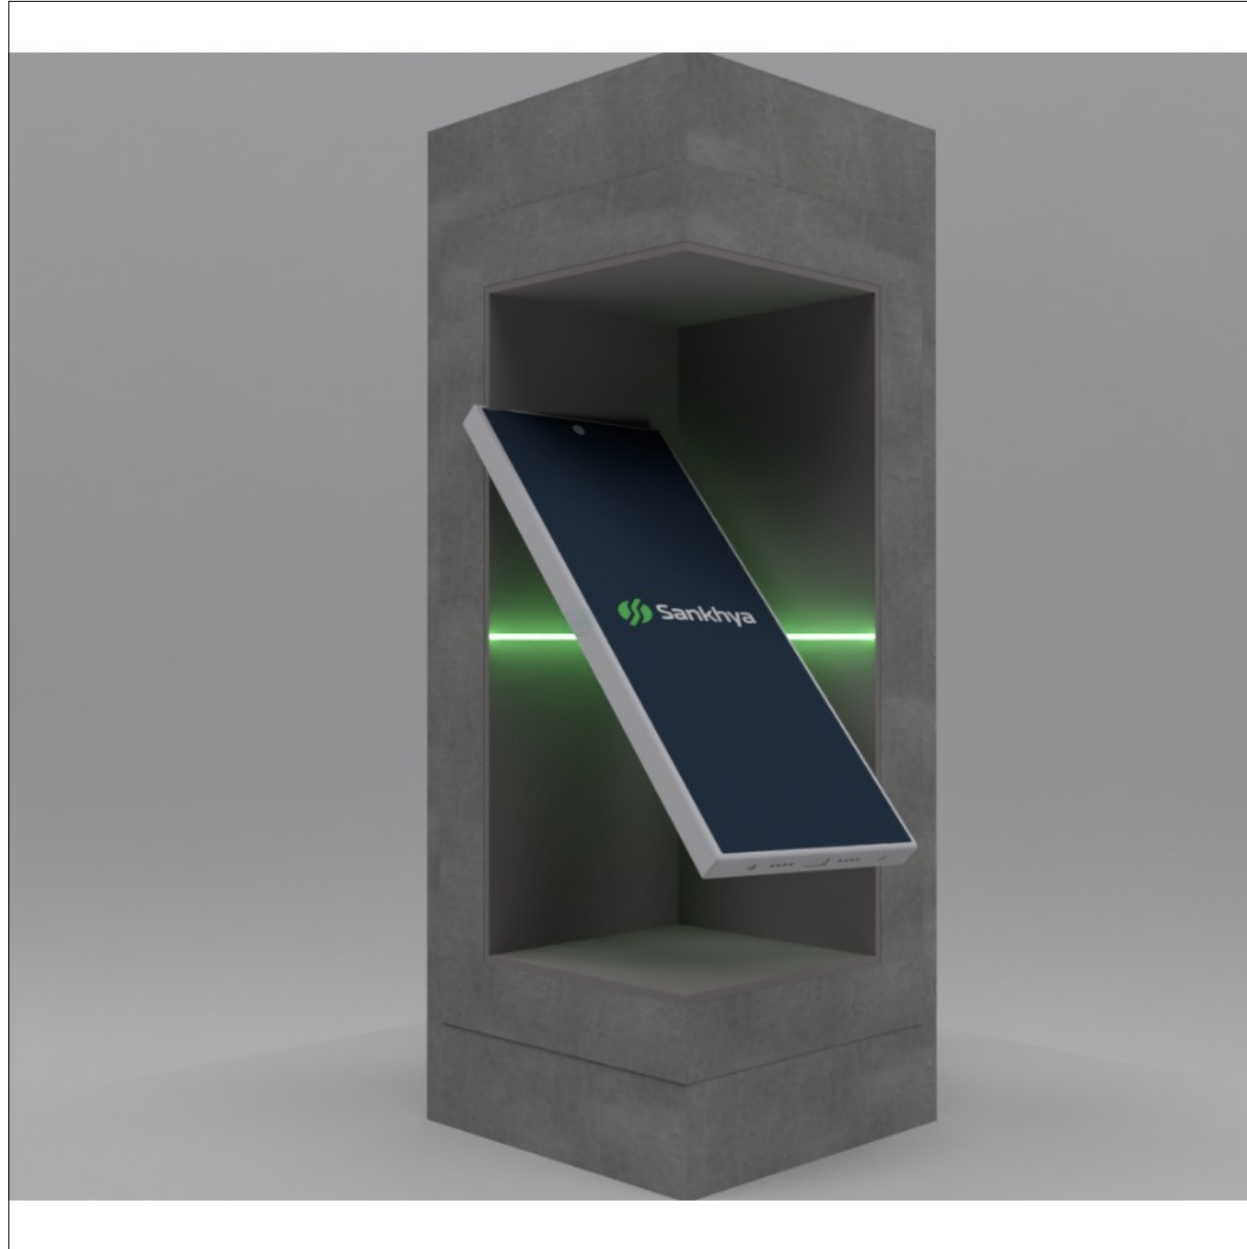

016

Caixa mais tecnologica, verde

SANKHYAAPAS2023V2

Boards: 13 | Shots: 13 | Duration: 0:26 | Aspect Ratio: 1 : 1
DRAFT: APRIL 20, 2023

10A

0:18

11A

0:20